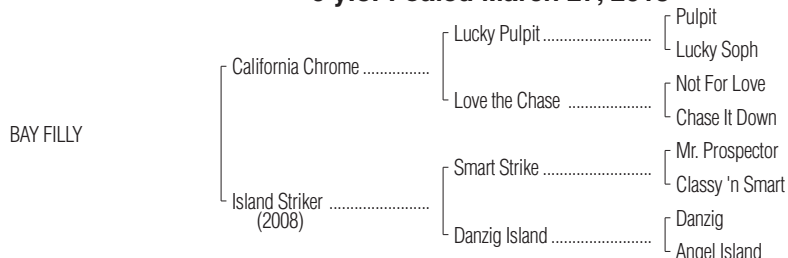

Striking Chrome

BAY MARE

6 y.o. Foaled March 27, 2018

By CALIFORNIA CHROME (2011). Horse of the year twice, classic winner of 16 races, 2 to 5, $14,752,650, Kentucky Derby [G1] (CD, $1,417,800), Preakness S. [G1] (PIM, $900,000), TVG Pacific Classic S. [G1] (DMR, $600,000), Santa Anita Derby [G1] (SA, $600,000), Hollywood Derby [G1] (DMR, $180,000), Awesome Again S. [G1] (SA, $180,000), Emirates Airline Dubai World Cup [G1], San Felipe S. [G2] (SA, $180,000), San Pasqual S. [G2] (SA, $120,000), etc. **His first foals are yearlings of 2019.**