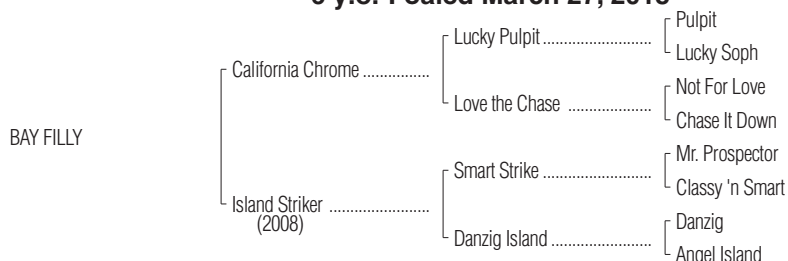

Striking Chrome

BAY MARE

6 y.o. Foaled March 27, 2018

By CALIFORNIA CHROME (2011). Horse of the year twice, classic winner of 16 races, 2 to 5, $14,752,650, Kentucky Derby [G1] (CD, $1,417,800), Preakness S. [G1] (PIM, $900,000), TVG Pacific Classic S. [G1] (DMR, $600,000), Santa Anita Derby [G1] (SA, $600,000), Hollywood Derby [G1] (DMR, $180,000), Awesome Again S. [G1] (SA, $180,000), Emirates Airline Dubai World Cup [G1], San Felipe S. [G2] (SA, $180,000), San Pasqual S. [G2] (SA, $120,000), etc. **His first foals are yearlings of 2019.**